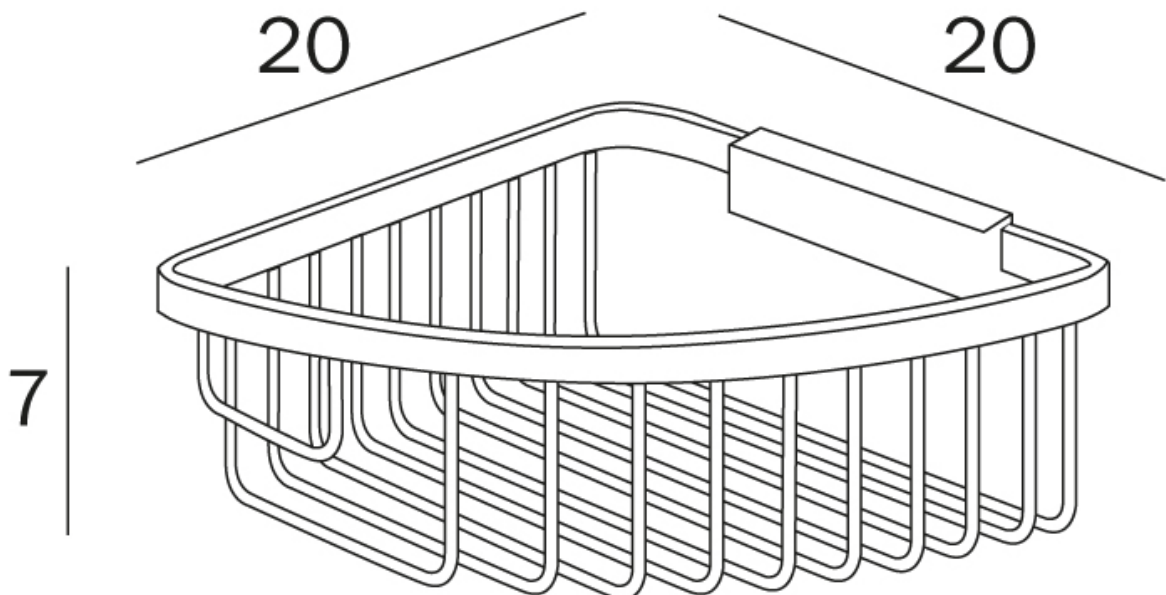

**HOTELLERIE
DEEP CORNER
REMOVABLE BASKET**
(Chrome - AV131B)

Features:
Easily removed for cleaning

Proudly imported and distributed by
Gro Agencies Pty Ltd
Unit 2 / 37 Howe St, Osborne Park, WA, 6017
P 08 9446 3288 E info@groagencies.com.au W www.groagencies.com.au