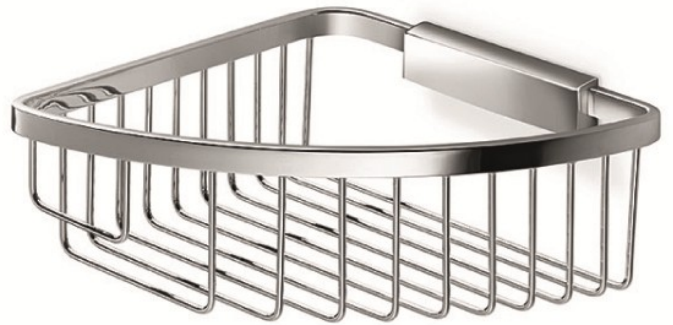

**HOTELLERIE
DEEP CORNER
REMOVABLE BASKET**
(Chrome - AV131B)

Features:
Easily removed for cleaning

Proudly imported and distributed by
Gro Agencies Pty Ltd
Unit 2 / 37 Howe St, Osborne Park, WA, 6017
P 08 9446 3288 E info@groagencies.com.au W www.groagencies.com.au